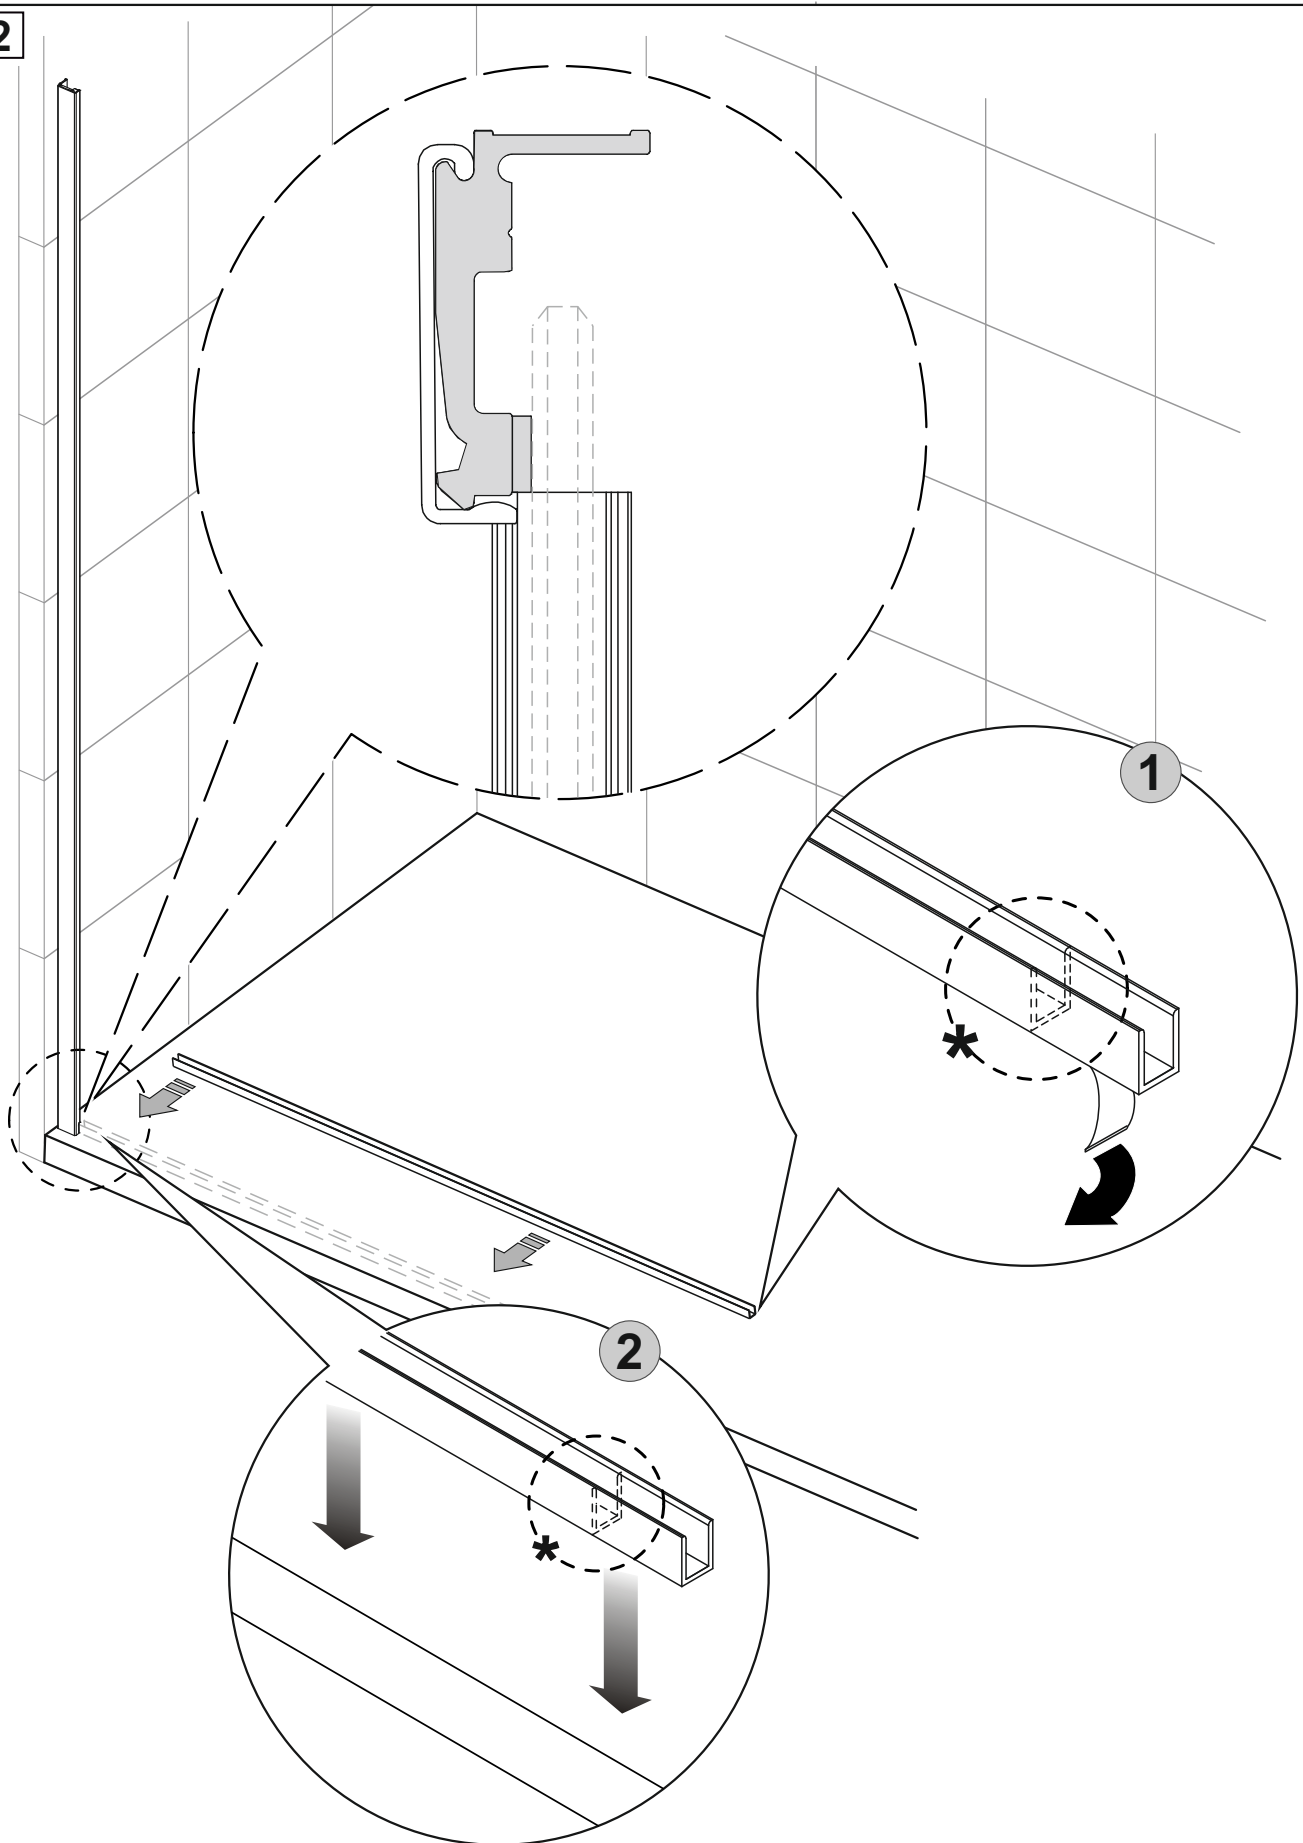

During installation, it is advisable to protect the surfaces of the product (such as the shower tray) using cardboard.

The shower cabins must be installed by qualified personnel.

The manufacturer declines all liability for damage or injury to person or things caused by incorrect installation.

Proizvajalec ni odgovoren za škodo ali poškodbe oseb ali stvari, ki so nastale zaradi nepravilne vgradnje.

1

2

*** U slučaju kombinacije sa Zenith +L, skratiti lajsnu za 23 mm**

In case of combination with Zenith +L, shorten the skirting board by 23 mm