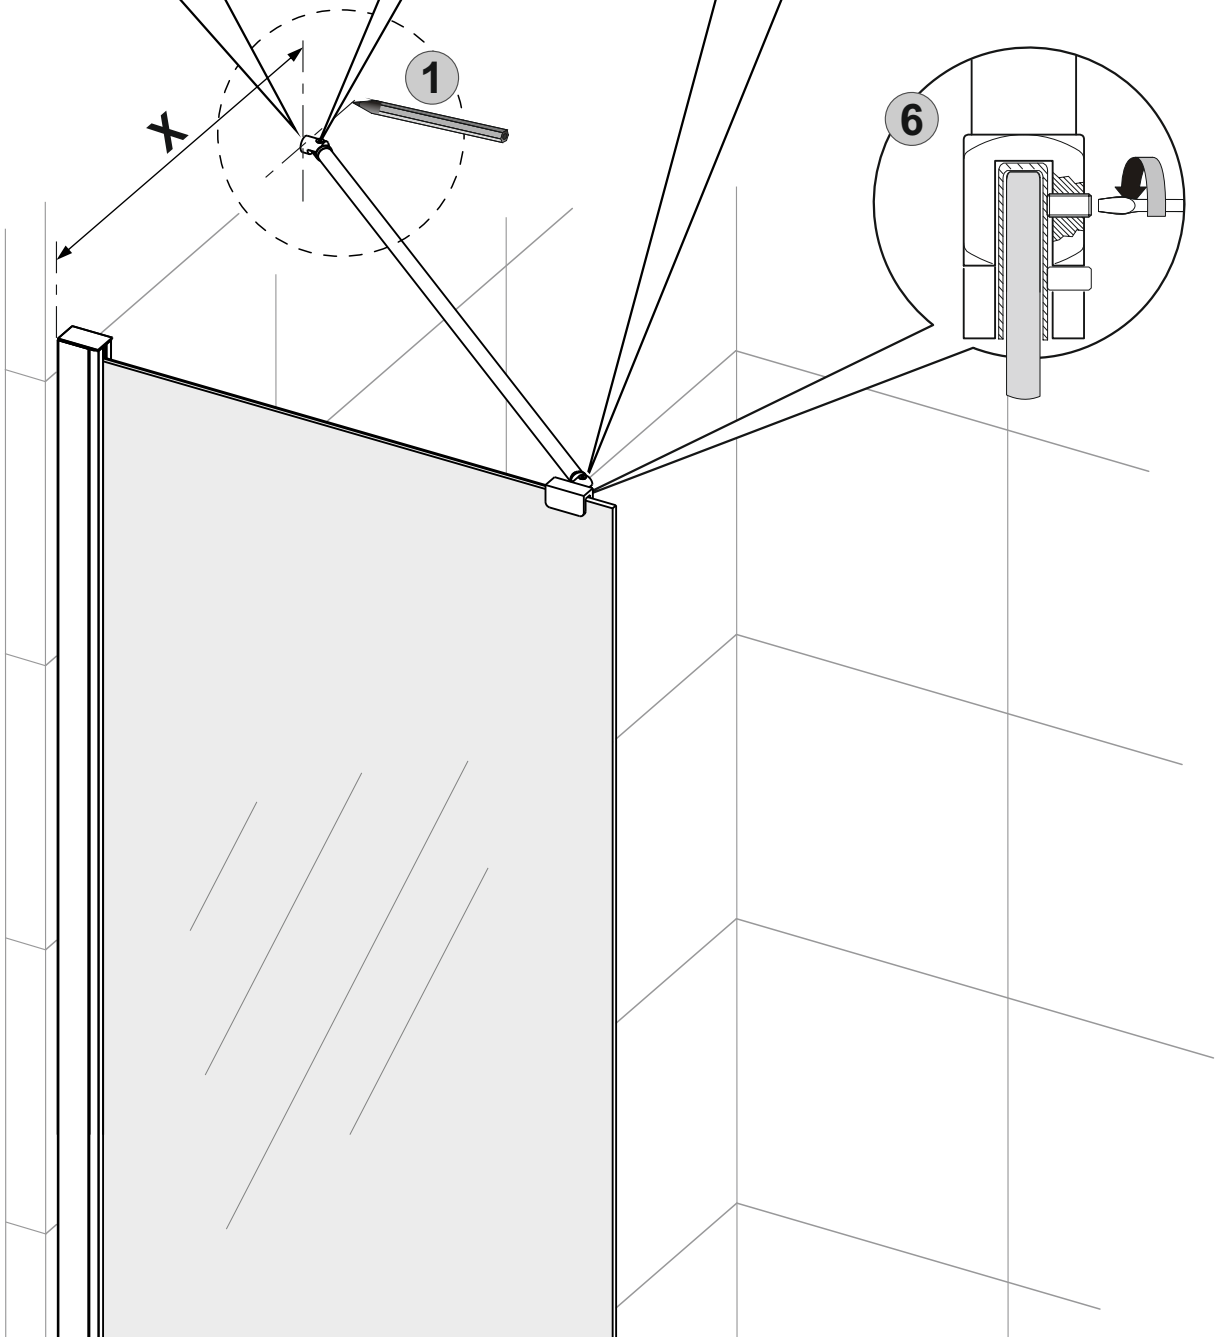

During installation, it is advisable to protect the surfaces of the product (such as the shower tray) using cardboard.

The shower cabins must be installed by qualified personnel.

The manufacturer declines all liability for damage or injury to person or things caused by incorrect installation.

V primeru kombinacije z Zenith +L, skrajšajte letvico za 23 mm

3

SILICONE

4

5

5* OPCIJA / OPTION / MOŽNOST

6