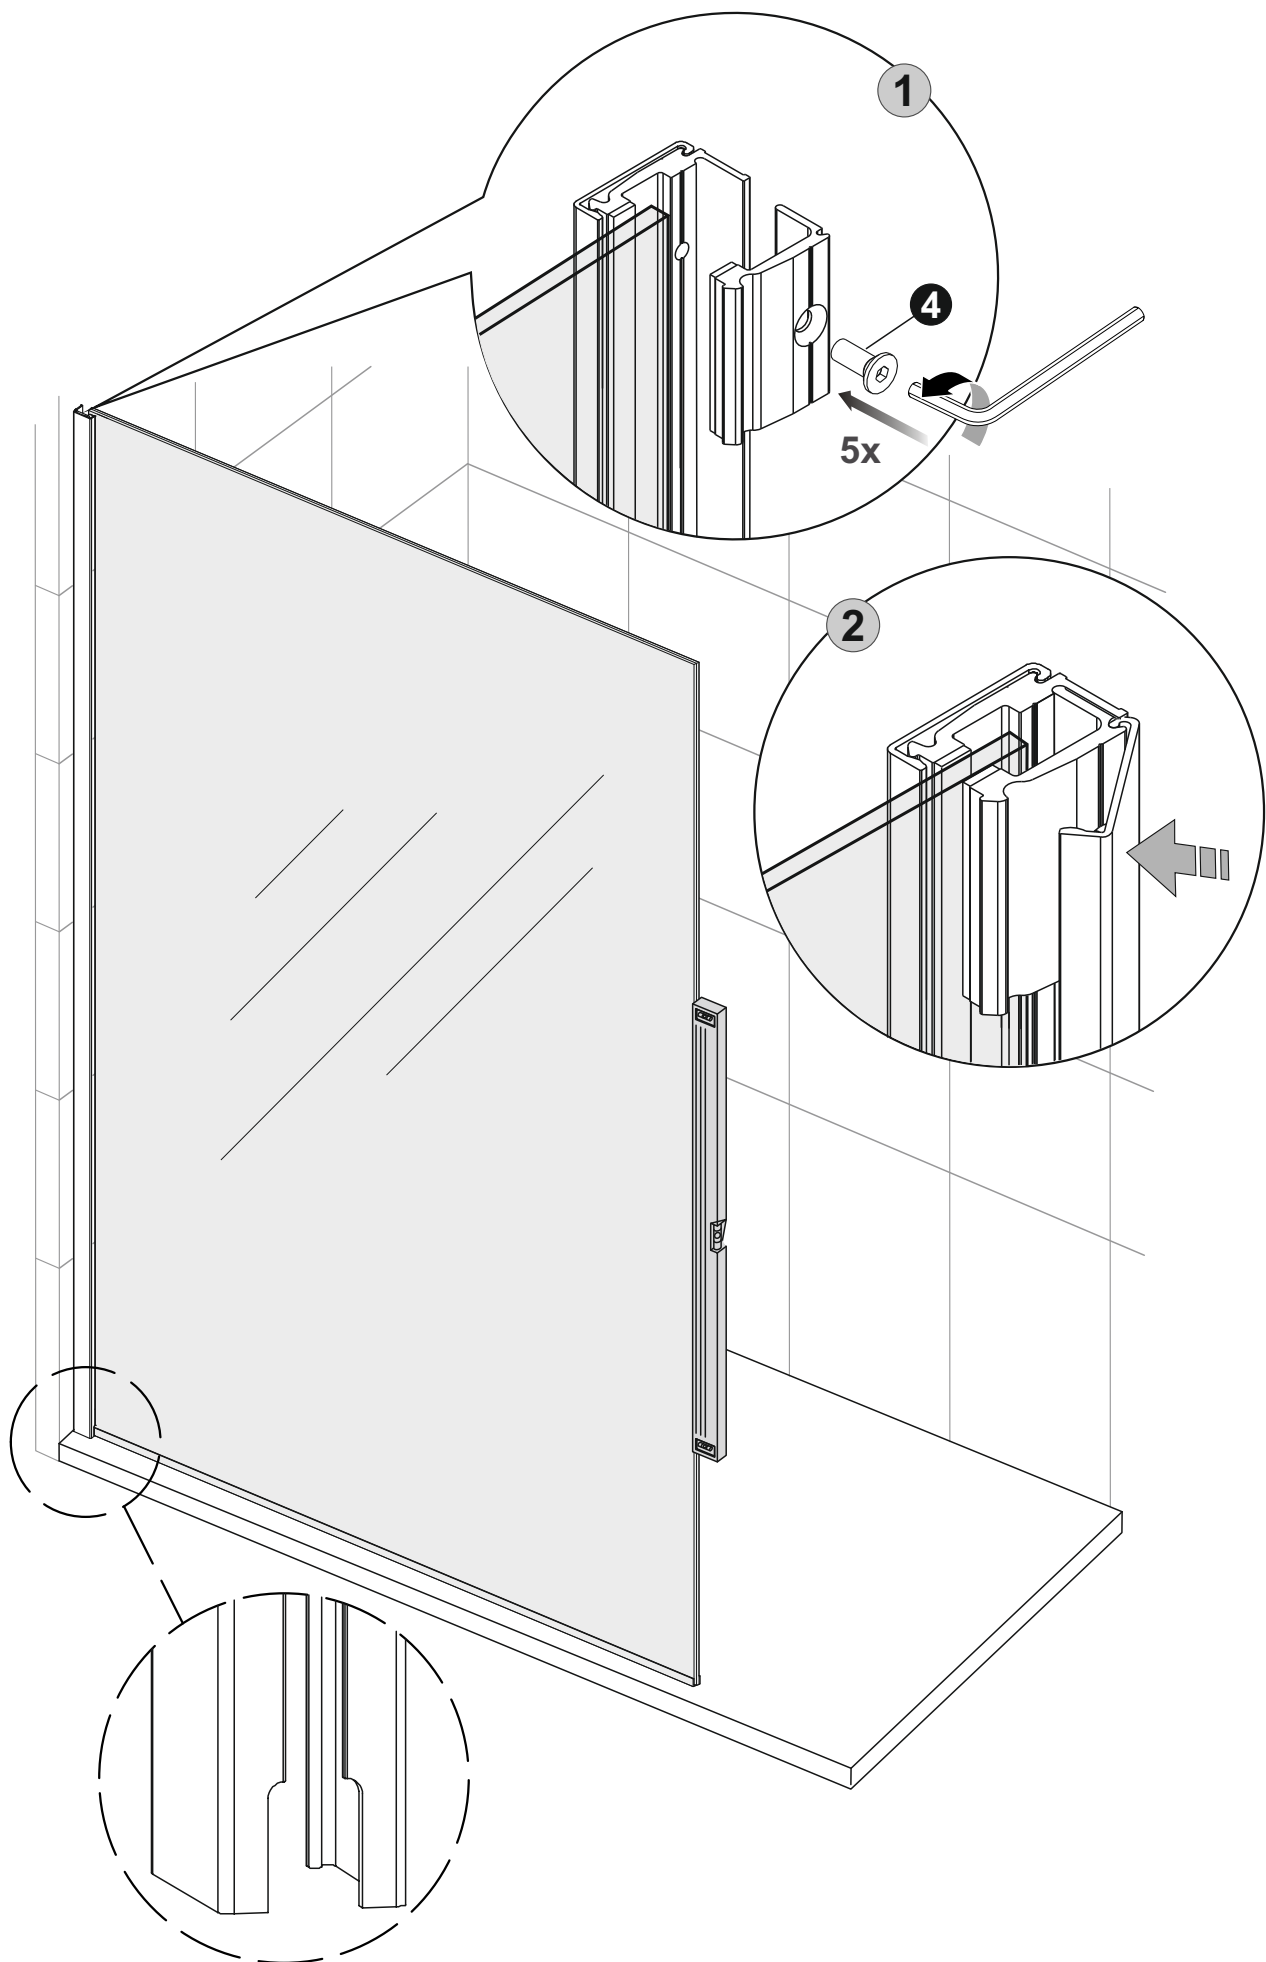

During installation, it is advisable to protect the surfaces of the product (such as the shower tray) using cardboard.

The shower cabins must be installed by qualified personnel.

The manufacturer declines all liability for damage or injury to person or things caused by incorrect installation.

V primeru kombinacije z Zenith +L, skrajšajte letvico za 23 mm

3

SILICONE

4

5

5* OPCIJA / OPTION / MOŽNOST

6